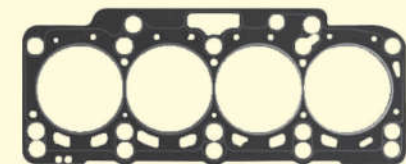

1601 012 - TDI MTR 2.0 16V/CBDA/CDCA Picco - 1,55mm
1601 012 1 - TDI MTR 2.0 16V/CBDA/CDCA Picco - 1,63mm
1601 012 2 - TDI MTR 2.0 16V/CBDA/CDCA Picco - 1,71mm

Amarok