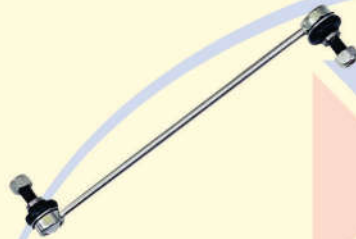

6206 048
Bieleta dianteira
Tucson 05...09
Sportage 05...10