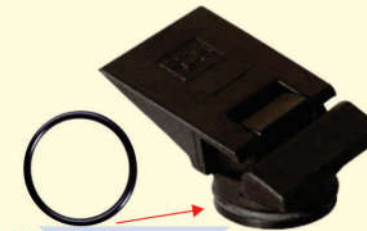

0478 295 35

5600 235 1

Palio 1.6 16V 96...04/Weekend 1.6 16V
97...03/Weekend 1.6 16V 06.../Strada 1.6
16V 99...02.../Brava 1.6 16V 99...01
Siena 1.6 16V 98...03/Doblò 1.6 16V 02...03
Linea 1.9 09...
Nº Orig: 46.421.629