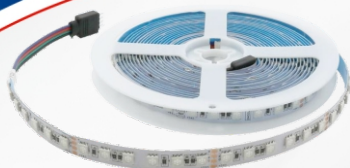

3800 177 3

Lâmpada LED 12V torpeda C/4 LEDS 5050 41MM branco (PAR)

3800 177 4

Lâmpada LED 12V torpeda C/4 LEDS 5050 44MM branco (PAR)

FITA LED FLEXIVEL

3800 003 Fita led flexivel kit 2x30 cm 18 leds 12v branca	3800 008 Fita led flexivel rolo 5 mts 60 leds/m 24v azul
--	---