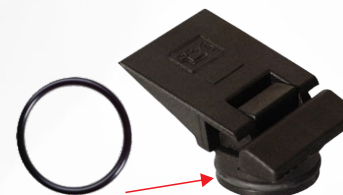

0478 295 35 5600 235 1

Palio 1.6 16V 96...04/Weekend 1.6 16V
97...03/Weekend 1.6 16V 06.../Strada 1.6
16V 99...02/Brava 1.6 16V 99...01
Siena 1.6 16V 98...03/Doblo 1.6 16V 02...03
Linea 1.9 09...
Nº Orig: 46.421.629