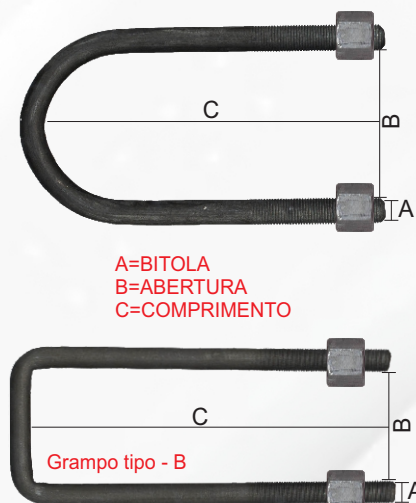

GRAMPO DE MOLA

A=BITOLA
B=ABERTURA
C=COMPRIMENTO

CÓDIGO MIX	MEDIDAS			APLICAÇÃO
	A	B	C	
6200 597	9/16"	62	140	Traseiro - Toyota Hilux 2.8
6200 597 1	9/16"	62	160	Traseiro - Toyota Hilux 2.8
6200 597 7	9/16"	62	160	Traseiro - Toyota Hilux 05... (Grampo tipo B)
6200 597 3	9/16"	62	180	Traseiro - Toyota Hilux 05...
6200 597 5	1/2"	77	160	Traseiro - Mitsubishi L200 Triton
6200 597 2	1/2"	75	170	Traseiro - Mitsubishi L200
6200 597 4	1/2"	77	180	Traseiro - Mitsubishi L200 antiga
6200 597 6	1/2"	77	180	Traseiro - Mitsubishi L200 Triton (Grampo tipo B)
6200 597 8	1/2"	82	163	Traseiro - Nissan Frontier 2.8 4X2 03...07
6200 597 9	9/16"	63	155	Traseiro - Nissan SEL 08... (Grampo tipo B)

0326 12 20

0326 916 18

PORCA DUPLA
1/2" x 20F   9/16" x 18F