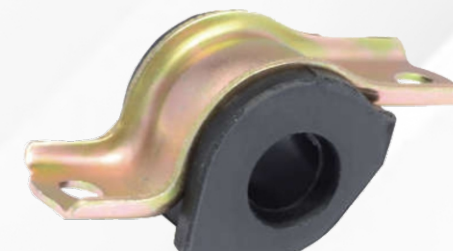

6214 029 - MB9337K
22mm Susp. Diant.
City 10...14/Fit 09...14